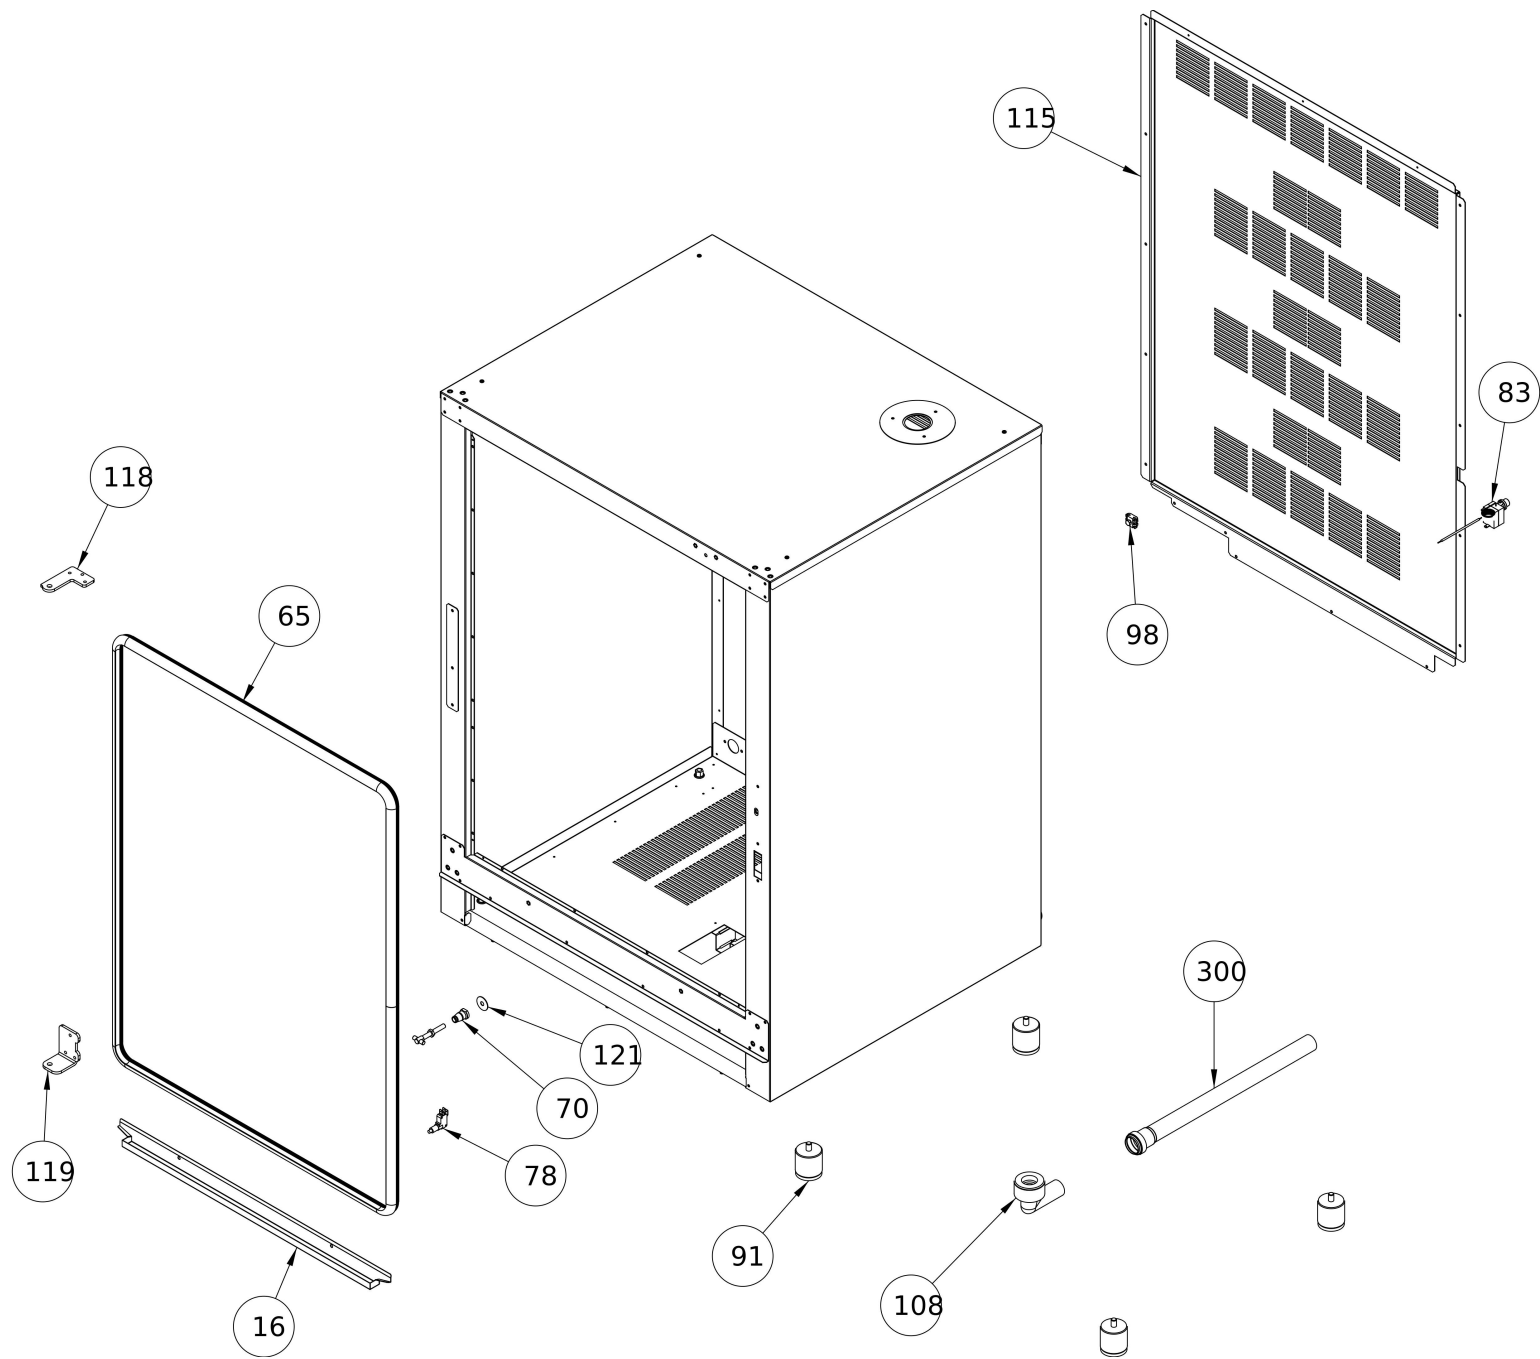

Frontal panel

#	Code	Description	Specification	UM	Qty
1	R51FRO00003	RADAX FRONTAL STICKER	For Radax oven	pz	1
1	R51FRO00011	TATRA FRONTAL STICKER	For Tatra oven	pz	1
2	R50PAR00004	BLUE KNOB	For Radax proofer	pz	3
2	R60MAN0001	SATIN CHROME KNOB	For Tatra oven	pz	3
3	R20LAM00003	INDICATOR LIGHT		pz	1
6	R20REG00003	TIMER		pz	1
7	R20REG00004	THERMOSTAT		pz	1
8	R20REG00005	HUMIDIFICATION SWITCH		pz	1
9	R85CRU00004	Frontal panel		pz	1
328	R20SCH00003	BUZZER ELECRTONIC BOARD		pz	1

Electrical box

#	Code	Description	Specification	UM	Qty
79	R20MOR00001	TERMINAL BLOCK		pz	1
81	R20REG00002	MOTOR DIRECTION TIMES SWITCH		pz	1
82	R20TEL00002	BRAKER		pz	3
341	R20CND00002	CAPACITOR 6,3 ?F	Single speed oven	pz	3
341	R20CND00003	CAPACITOR 8 ?F	Two speeds oven	pz	3
455	R20MOR00003	10 POLES TERMINAL BLOCK		pz	1

Door

#	Code	Description	Specification	UM	Qty
37	R85AVI00002	DOOR INTERNAL GLASS		pz	1
38	R85AVE00002	DOOR EXTERNAL GLASS	To order share s/n	pz	1
39	R85PTA00004	DOOR ASSEMBLY	To order share s/n	pz	1
44	040TAP00015	INTERNAL GLASS HINGE		pz	8
45	R60MNG00001	BLACK DOOR HANDLE	For Tatra oven	pz	1
45	R60MNG00002	BLUE LEFT DOOR HANDLE	For Radax oven	pz	1
269	R50PAR00007	GLASS BLOCKING KNOB		pz	2

Oven body

#	Code	Description	Specification	UM	Qty
65	R50GUA00001	DOOR GASKET		pz	3
70	R60PER00010	HANDLE PIVOT		pz	1
78	R20PUL00002	DOOR MICRO		pz	1
83	R20REG00001	SAFETY THERMOSTAT		pz	1
91	R60PIE00002	PLASTIC FEET		pz	4
98	R20MOR00002	THERMINAL BLOCK BRIDGE		pz	1
108	R30TBS00001	BEND 90°		pz	1
115	TBC-BACK	REAR PANEL	To order share s/n	pz	1
118	R10CER00003	TOP HINGE		pz	1
119	R10CER00002	LEFT LOWER HINGE	Left hinge	pz	1
119	R10CER00007	RIGHT LOWER HINGE	Right hinge	pz	1
121	R10PIA00016	STUD PLATE		pz	1
300	R30TBS00002	DRAIN PIPE		pz	1