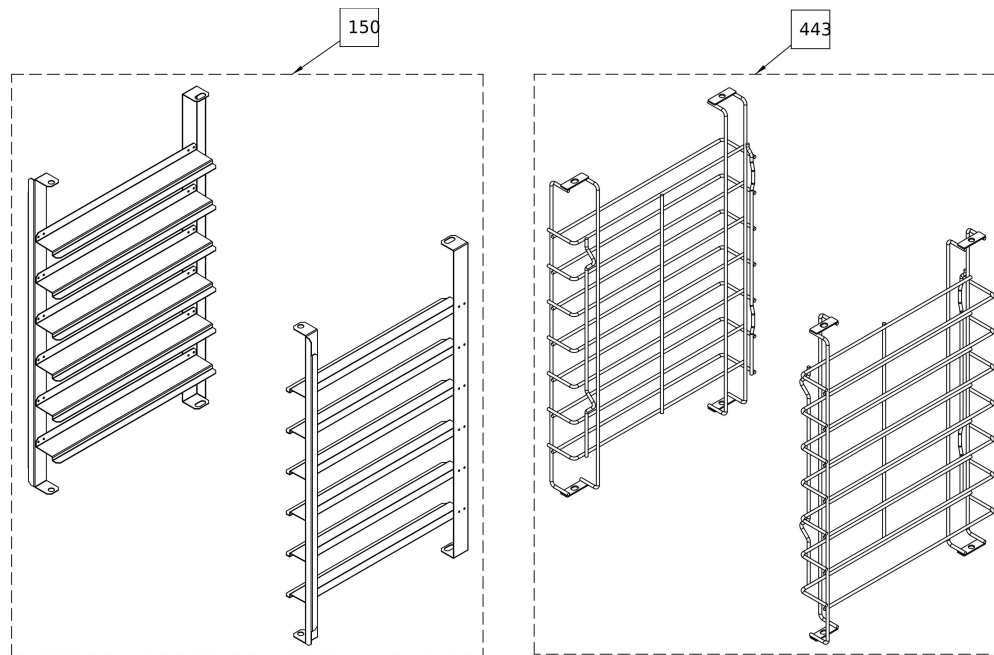

#	Code	Description	Specification	UM	Qty
73	R60FAS00001	THERMOSTAT SPRING		pz	2
107	R20ELE00001	SOLENOID VALVE		pz	1
150	TBC-GRI	TRAYS HOLDER	To order share s/n	pz	2
443	TBC-GRI	TRAYS HOLDER	To order share s/n	pz	2