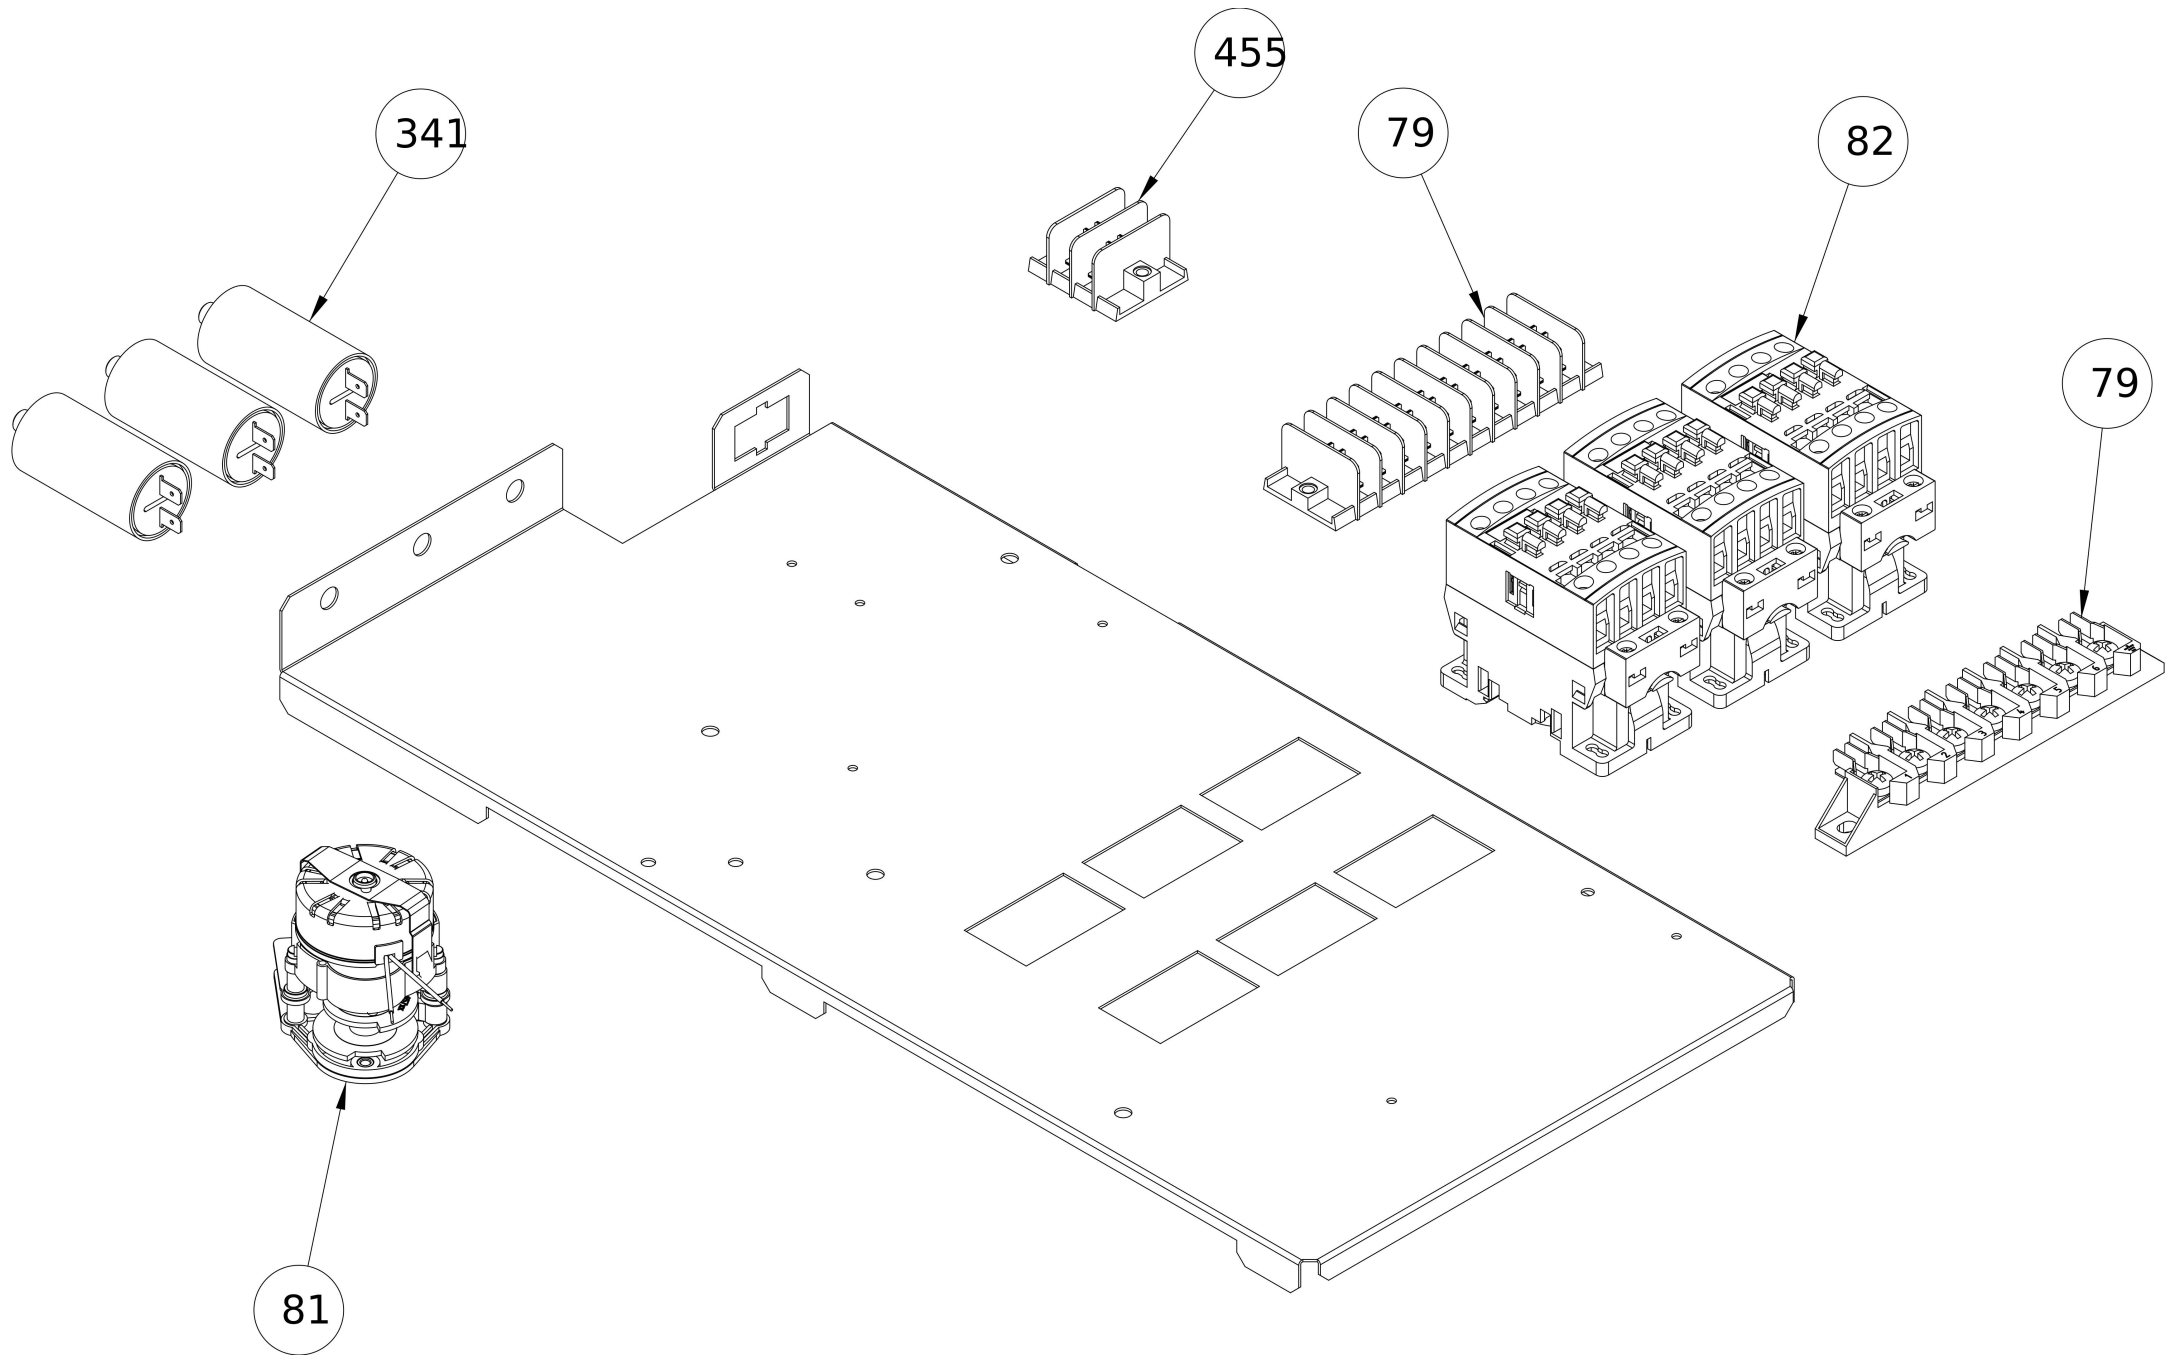

Frontal panel

#	Code	Description	Specification	UM	Qty
1	R51FRO00003	RADAX FRONTAL STICKER	For Radax oven	pz	1
1	R51FRO00011	TATRA FRONTAL STICKER	For Tatra oven	pz	1
2	R50PAR00004	BLUE KNOB	For Radax proofer	pz	3
2	R60MAN0001	SATIN CHROME KNOB	For Tatra oven	pz	3
3	R20LAM00003	INDICATOR LIGHT		pz	1
6	R20REG00003	TIMER		pz	1
7	R20REG00004	THERMOSTAT		pz	1
8	R20REG00005	HUMIDIFICATION SWITCH		pz	1
9	R85CRU00004	Frontal panel		pz	1
328	R20SCH00003	BUZZER ELECRTONIC BOARD		pz	1

Electrical box

#	Code	Description	Specification	UM	Qty
79	R20MOR00001	TERMINAL BLOCK		pz	1
81	R20REG00002	MOTOR DIRECTION TIMES SWITCH		pz	1
82	R20TEL00002	BRAKER		pz	3
341	R20CND00002	CAPACITOR 6,3 ?F	Single speed oven	pz	3
341	R20CND00003	CAPACITOR 8 ?F	Two speeds oven	pz	3
455	R20MOR00003	10 POLES TERMINAL BLOCK		pz	1

Door

#	Code	Description	Specification	UM	Qty
37	R85AVI00002	DOOR INTERNAL GLASS		pz	1
38	R85AVE00002	DOOR EXTERNAL GLASS	To order share s/n	pz	1
39	R85PTA00004	DOOR ASSEMBLY	To order share s/n	pz	1
44	040TAP00015	INTERNAL GLASS HINGE		pz	8
45	R60MNG00001	BLACK DOOR HANDLE	For Tatra oven	pz	1
45	R60MNG00002	BLUE LEFT DOOR HANDLE	For Radax oven	pz	1
269	R50PAR00007	GLASS BLOCKING KNOB		pz	2

Oven body

#	Code	Description	Specification	UM	Qty
65	R50GUA00001	DOOR GASKET		pz	3
70	R60PER00010	HANDLE PIVOT		pz	1
78	R20PUL00002	DOOR MICRO		pz	1
83	R20REG00001	SAFETY THERMOSTAT		pz	1
91	R60PIE00002	PLASTIC FEET		pz	4
98	R20MOR00002	THERMINAL BLOCK BRIDGE		pz	1
108	R30TBS00001	BEND 90°		pz	1
115	TBC-BACK	REAR PANEL	To order share s/n	pz	1
118	R10CER00003	TOP HINGE		pz	1
119	R10CER00002	LEFT LOWER HINGE	Left hinge	pz	1
119	R10CER00007	RIGHT LOWER HINGE	Right hinge	pz	1
121	R10PIA00016	STUD PLATE		pz	1
300	R30TBS00002	DRAIN PIPE		pz	1