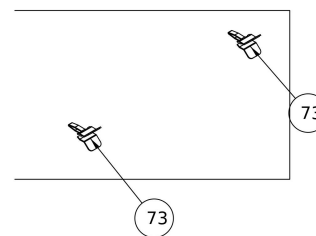

#	Code	Description	Specification	UM	Qty
73	R60FAS00001	THERMOSTAT SPRING		pz	2
107	R20ELE00001	SOLENOID VALVE		pz	1
150	TBC-GRI	TRAYS HOLDER	To order share s/n	pz	2
443	TBC-GRI	TRAYS HOLDER	To order share s/n	pz	2