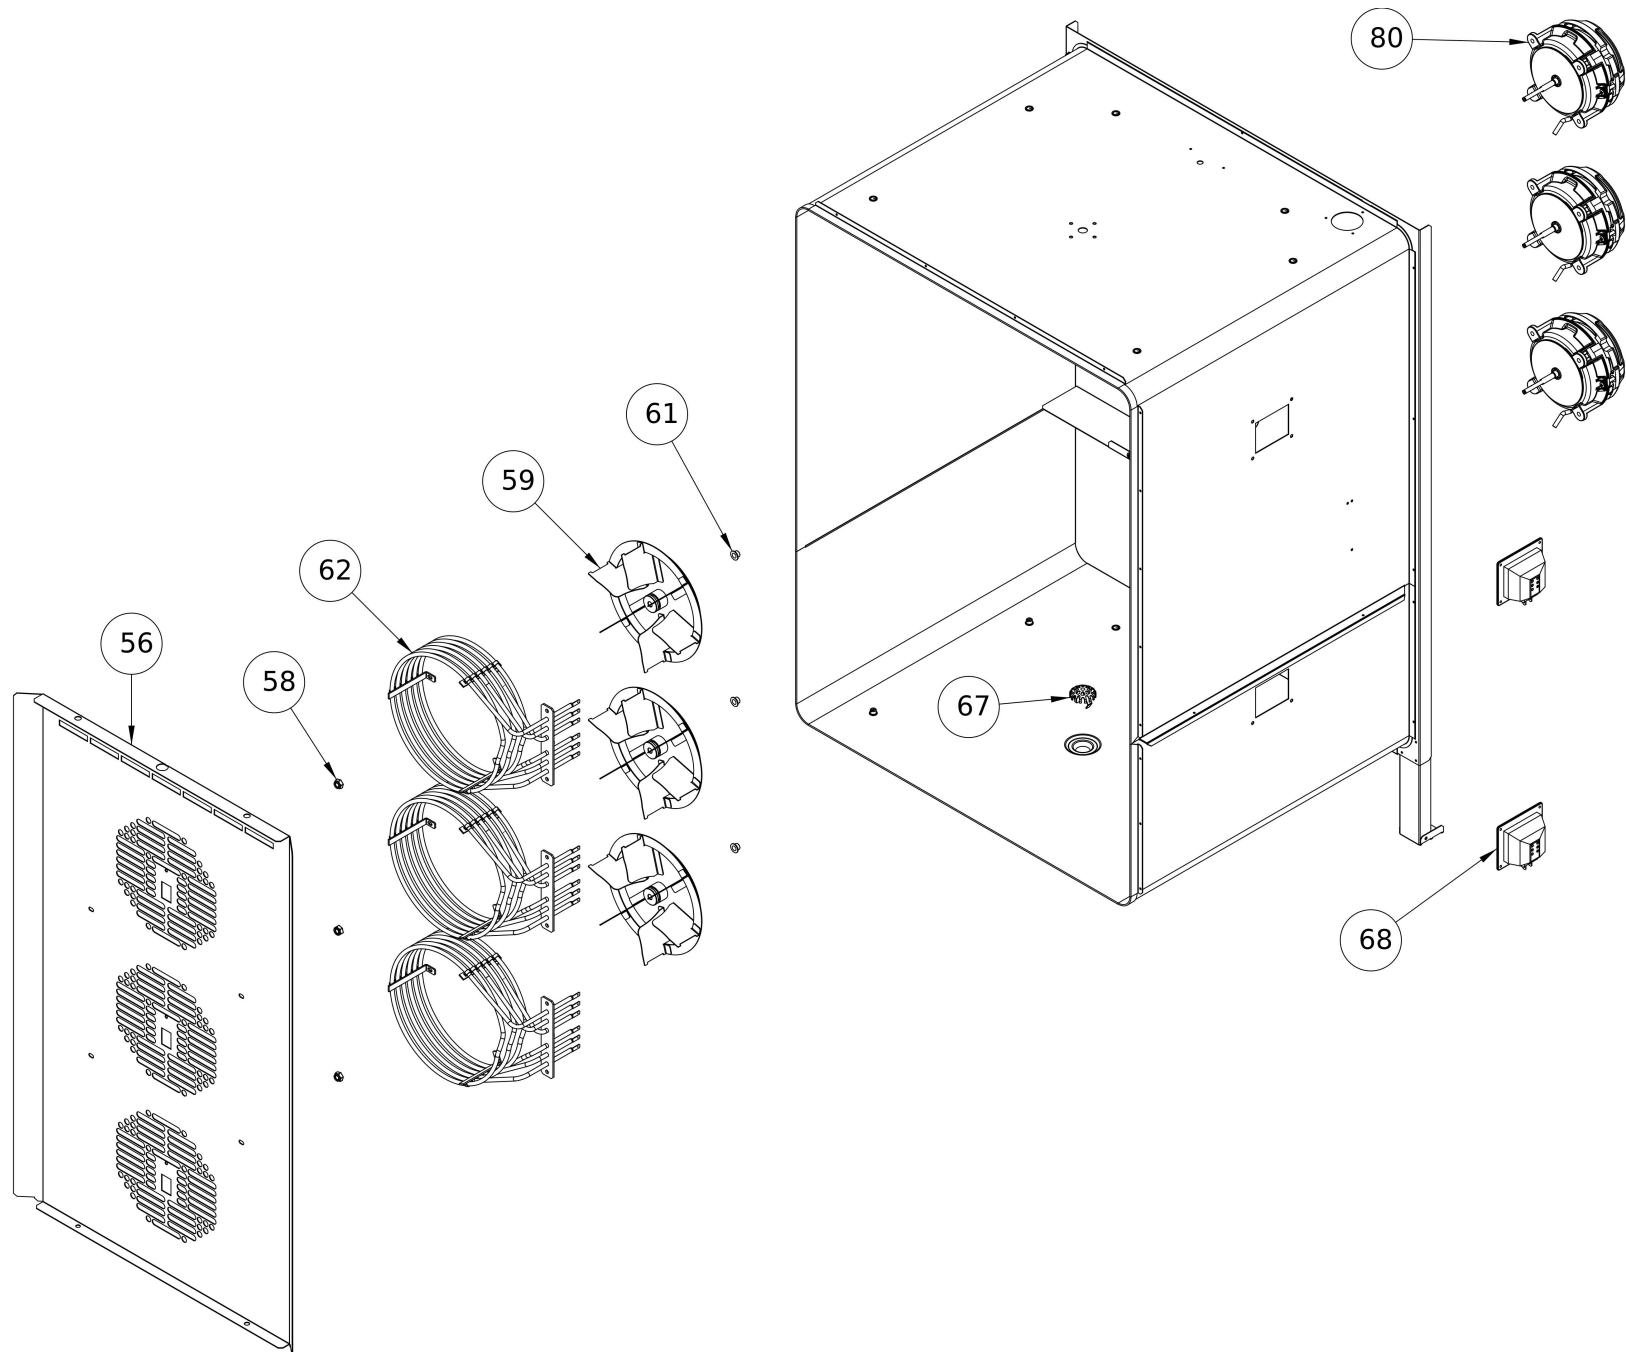

Oven body

#	Code	Description	Specification	UM	Qty
65	R50GUA00001	DOOR GASKET		pz	3
70	R60PER00010	HANDLE PIVOT		pz	1
78	R20PUL00002	DOOR MICRO		pz	1
83	R20REG00001	SAFETY THERMOSTAT		pz	1
91	R60PIE00002	PLASTIC FEET		pz	4
98	R20MOR00002	THERMINAL BLOCK BRIDGE		pz	1
108	R30TBS00001	BEND 90°		pz	1
115	TBC-BACK	REAR PANEL	To order share s/n	pz	1
118	R10CER00003	TOP HINGE		pz	1
119	R10CER00002	LEFT LOWER HINGE	Left hinge	pz	1
119	R10CER00007	RIGHT LOWER HINGE	Right hinge	pz	1
121	R10PIA00016	STUD PLATE		pz	1
300	R30TBS00002	DRAIN PIPE		pz	1