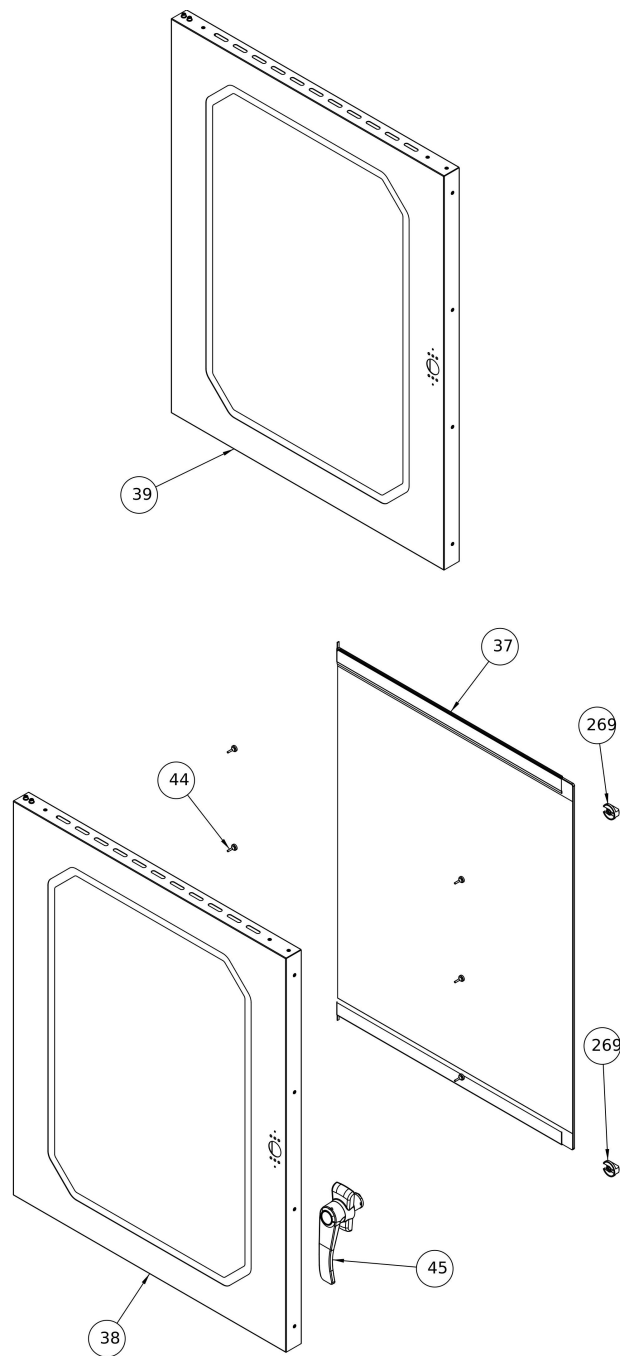

Frontal panel

#	Code	Description	Specification	UM	Qty
1	R51FRO00003	RADAX FRONTAL STICKER	For Radax oven	pz	1
1	R51FRO00011	TATRA FRONTAL STICKER	For Tatra oven	pz	1
2	R50PAR00004	BLUE KNOB	For Radax proofer	pz	3
2	R60MAN0001	SATIN CHROME KNOB	For Tatra oven	pz	3
3	R20LAM00003	INDICATOR LIGHT		pz	1
6	R20REG00003	TIMER		pz	1
7	R20REG00004	THERMOSTAT		pz	1
8	R20REG00005	HUMIDIFICATION SWITCH		pz	1
9	R85CRU00004	Frontal panel		pz	1
328	R20SCH00003	BUZZER ELECRTONIC BOARD		pz	1

Electrical box

#	Code	Description	Specification	UM	Qty
79	R20MOR00001	TERMINAL BLOCK		pz	1
81	R20REG00002	MOTOR DIRECTION TIMES SWITCH		pz	1
82	R20TEL00002	BRAKER		pz	3
341	R20CND00002	CAPACITOR 6,3 ?F	Single speed oven	pz	3
341	R20CND00003	CAPACITOR 8 ?F	Two speeds oven	pz	3
455	R20MOR00003	10 POLES TERMINAL BLOCK		pz	1

Door

#	Code	Description	Specification	UM	Qty
37	R85AVI00002	DOOR INTERNAL GLASS		pz	1
38	R85AVE00002	DOOR EXTERNAL GLASS	To order share s/n	pz	1
39	R85PTA00004	DOOR ASSEMBLY	To order share s/n	pz	1
44	040TAP00015	INTERNAL GLASS HINGE		pz	8
45	R60MNG00001	BLACK DOOR HANDLE	For Tatra oven	pz	1
45	R60MNG00002	BLUE LEFT DOOR HANDLE	For Radax oven	pz	1
269	R50PAR00007	GLASS BLOCKING KNOB		pz	2

Oven body

#	Code	Description	Specification	UM	Qty
65	R50GUA00001	DOOR GASKET		pz	3
70	R60PER00010	HANDLE PIVOT		pz	1
78	R20PUL00002	DOOR MICRO		pz	1
83	R20REG00001	SAFETY THERMOSTAT		pz	1
91	R60PIE00002	PLASTIC FEET		pz	4
98	R20MOR00002	THERMINAL BLOCK BRIDGE		pz	1
108	R30TBS00001	BEND 90°		pz	1
115	TBC-BACK	REAR PANEL	To order share s/n	pz	1
118	R10CER00003	TOP HINGE		pz	1
119	R10CER00002	LEFT LOWER HINGE	Left hinge	pz	1
119	R10CER00007	RIGHT LOWER HINGE	Right hinge	pz	1
121	R10PIA00016	STUD PLATE		pz	1
300	R30TBS00002	DRAIN PIPE		pz	1